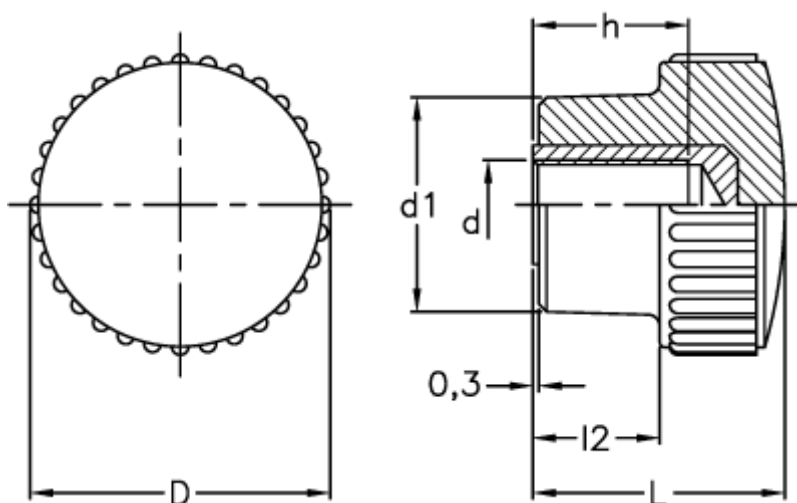

Data Sheet

Article number: 2302003111
Description: E+G Knurled grip knob
B.259/25 B-M6

Measures

D	= 26
d1	= 16
d 6H	= M6
h	= 16
L	= 28
l2	= 15